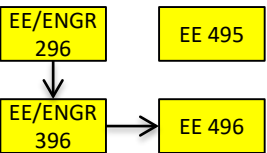

Electrical Engineering (EE) Bachelor of Science Curriculum (Prerequisite) Flow Chart

Last updated: Jan 20, 2021

Legend

Chem 171 & 171L or 181 & 181L may substitute for Chem 161, 161L, & 162

Math 251A, 252A, & 253A may substitute for Math 241, 242, 243, & 244.