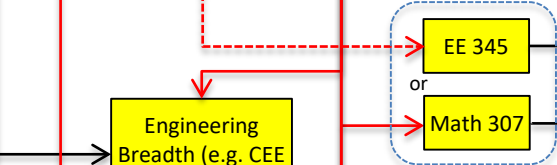

Electrical Engineering (EE) Bachelor of Science Curriculum (Prerequisite) Flow Chart

Last updated: Jan 20, 2021

Legend

Chem 171 & 171L or 181 & 181L may substitute for Chem 161, 161L, & 162

Math 251A, 252A, & 253A may substitute for Math 241, 242, 243, & 244.