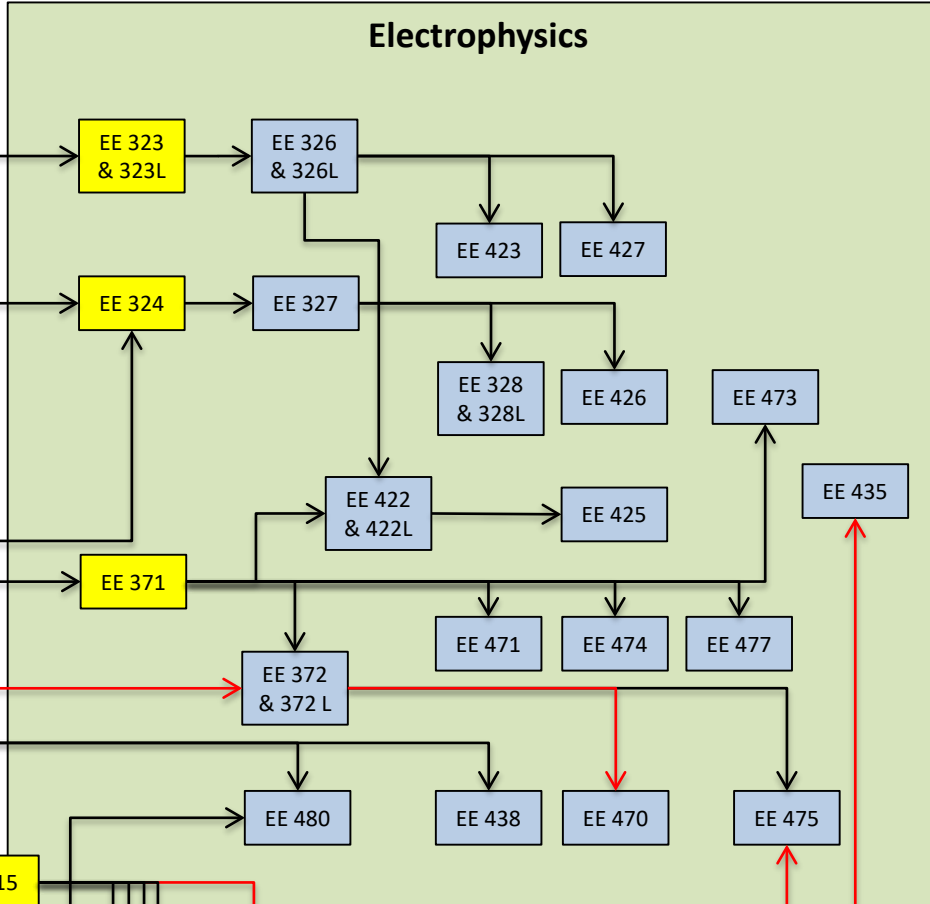

Electrophysics