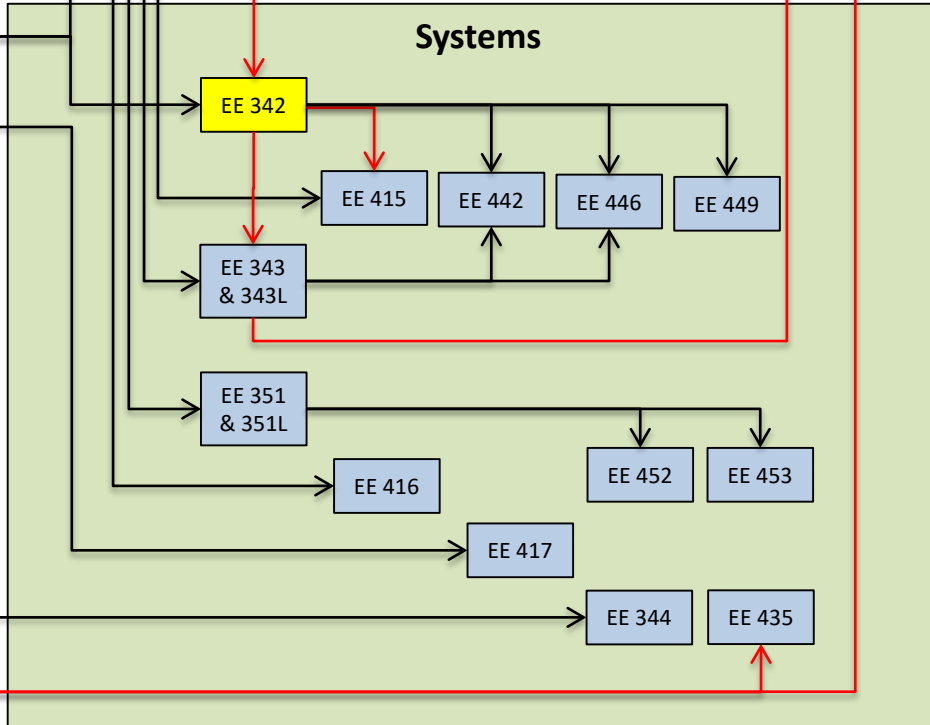

Electrical Engineering (EE) Bachelor of Science Curriculum (Prerequisite) Flow Chart

Last updated: Jan 20, 2021

Legend

Chem 171 & 171L or 181 & 181L may substitute for Chem 161, 161L, & 162

Math 251A, 252A, & 253A may substitute for Math 241, 242, 243, & 244.

Electrophysics

Systems

Additional General Education Core and College of Engineering Requirements

Refer to UHM Catalog for courses that fulfill DH, DL, DS, FG, H and W requirements